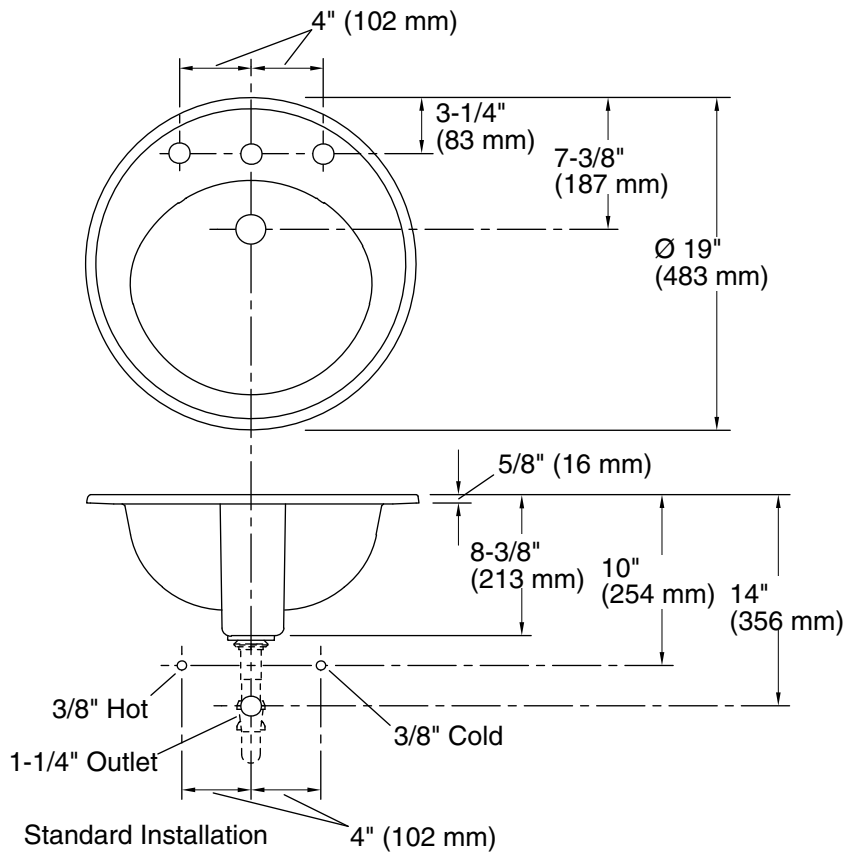

Brookline®
Drop-in Bathroom Sink
K-2202-8

Features

- 8" (203 mm) widespread faucet holes.
- Round basin.
- Overflow drain.

Material

- Vitreous china.

Installation

- Drop-in.

Recommended Products/Accessories

Technical Information

All product dimensions are nominal.

Bowl configuration:	Single
Installation:	Drop-in
Center(s):	8
Bowl area (Only):	Length: 14" (356 mm) Width: 12" (305 mm) With overflow: Yes Water depth: 4" (102 mm)
With overflow:	Yes
Number of deck holes:	3
Faucet hole spacing:	8" (203 mm)
Faucet hole(s):	1-3/8" (35 mm)
Drain hole:	1-3/4" (44 mm)