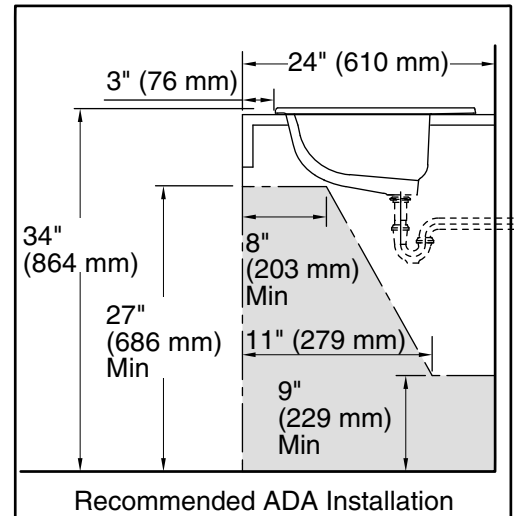

Brookline®
Drop-in Bathroom Sink
K-2202-8

Features

- 8" (203 mm) widespread faucet holes.
- Round basin.
- Overflow drain.

Material

- Vitreous china.

Installation

- Drop-in.

Recommended Products/Accessories

Technical Information

All product dimensions are nominal.

Bowl configuration:	Single
Installation:	Drop-in
Center(s):	8
Bowl area (Only):	Length: 14" (356 mm) Width: 12" (305 mm) With overflow: Yes Water depth: 4" (102 mm)
With overflow:	Yes
Number of deck holes:	3
Faucet hole spacing:	8" (203 mm)
Faucet hole(s):	1-3/8" (35 mm)
Drain hole:	1-3/4" (44 mm)